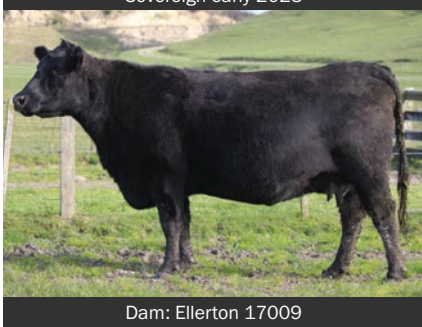

SOVEREIGN

(AMF,CAFU,DDF,NHF,DWF,MAF,MHF,OHF,OSF,RGF)

Rissington Sovereign Q485 | 29AN2263 | Owned by: Rissington Cattle Company, NZ

Sovereign early 2023

Dam: Ellerton 17009

Reg. No.	NZE145720190485
Born	22/08/2019
Birth Weight	40kg
Weight 205 days	216kg
Weight 365 days	361kg
Weight Mature	982kg
SS 12 months	34cm
YFS 12 months	5

Paringa Judd J5
Paringa Monarch M103
 Lawsons Bartel E7 J1290

K C F Bennett Automatic A348
Ellerton 17009
 Ellerton C74

Sovereignty Matters

- Young gun from New Zealand's highly acclaimed Rissington Cattle Company offering a scintillating phenotype and data package
- Unique combination of high carcass merit, curve bender spread with outstanding phenotype and super sound structure
- His dam & grand dam were the highest scanning females in their contemporary group scanning +8 & 7.8 for IMF
- In the Leachman Global Multibreed analysis of over 1.4 million animals, Sovereign sits top 1% for \$Profit and is currently the number 1 bull for Fertility
- Maternal brother Rissington Paradox R376 used at Rissington and commercially in NZ in 2021 and semen exported to Australia
- Admire the phenomenal data spread that this sire offers - top 1% CED, super low BW, top 8% growth, top 6% carcass weight and an astonishing +6 IMF!
- First progeny in Australia showing great length of body, soundness and awesome daily weight gains